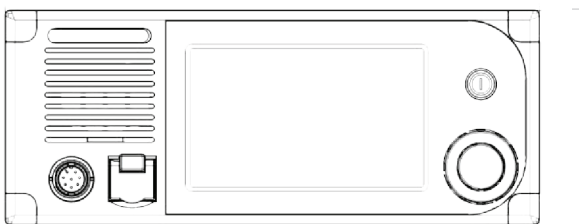

Tech Specs

Marine VHF radiotelephone RoHS
 JHS-800S Weight 2.1 kg (4.63 lbs)

240 mm (9.44 in) *Flushmount cut out 215 mm x 89 mm

96 mm (3.78 in)

27 mm (1.06 in)

136 mm (5.35 in)

• The Bluetooth® word mark and logos are registered trademark of Bluetooth SIG, INC.
 • Bluetooth® interface: Bluetooth® 3.0 Class2
 • Wireless speaker mic is a product made by SAVOX Corporation.