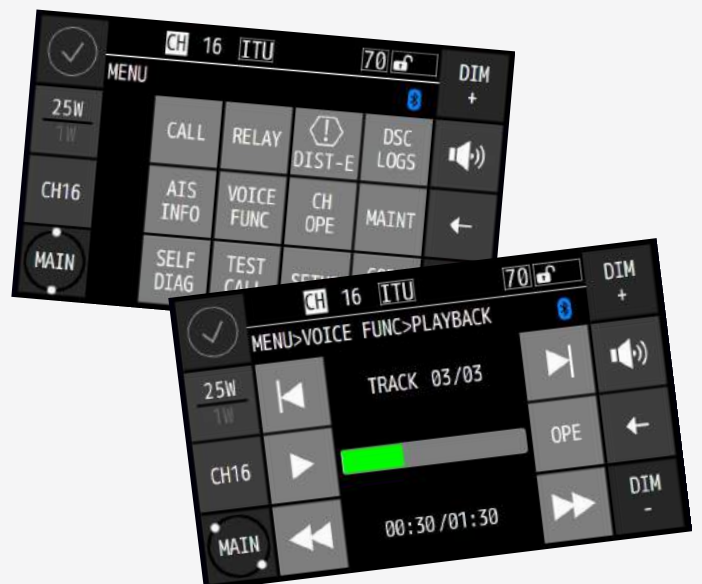

Touch display

As of February 2019 the JHS-800S is the world's first Class A marine VHF radio-telephone featuring a 5-inch high-brightness color LCD touch screen, which makes it an outstanding innovative design.

The backlights of the LCD screen with a wide viewing angle and the operation buttons are fully adjustable, preventing interference while keeping night watch.