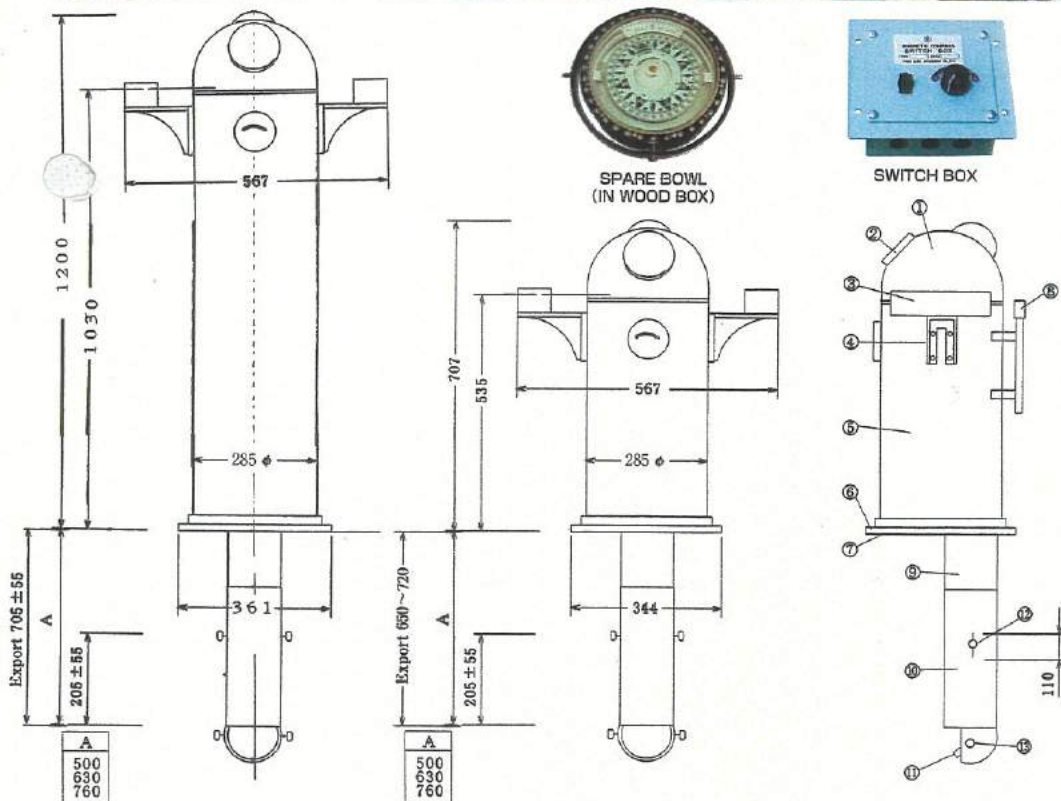

By increasing the magnification on the reflected graduation using the built-in room lens, reflector compass surpasses the conventional compass.

Card graduation 000° ~ 360°

Accessories

- CORRECTOR PLATE 1 set
- FLINDERS BAR 1 set
- SHADOW PINS 1 set
- PACKING 1 set
- SWITCH BOX 1 set

Spare Parts

- MIRROR
- LAMP(DC24V/10W)2
- CLEANING CLOTH 1
- ANTI-CLOUD OIL 1

Option :
 AZIMUTH CIRCLE

- ① HELMET
- ② PEEP WINDOW
- ③ CORRECTOR BOX
- ④ BRACKET
- ⑤ BINNACLE
- ⑥ BASE FLANGE
- ⑦ PACKING
- ⑧ FLINDERS BAR CASE
- ⑨ INNER PIPE
- ⑩ OUTER PIPE
- ⑪ MIRROR
- ⑫ FINGER SCREWS
- ⑬ FINGER SCREWS