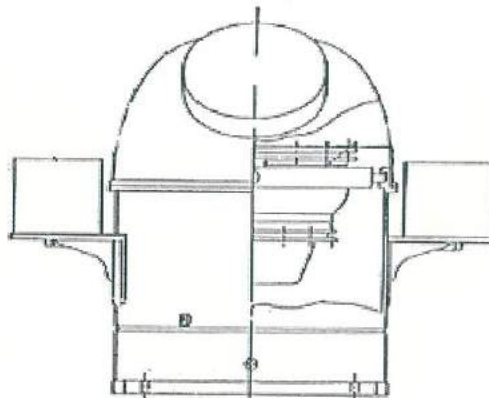

標準付属品付 (Each unit is provided with standard accessories)

下部照明式 (Bottom-lighting, AC/DC 24V)

非常用電源切替スイッチ付 (With switch for emergency power)

※TABLE COMPASS (未検品)

Model	Card	Dia. (mm)	A(mm)	B(mm)	C(mm)	W(kg)
T-100SL	100	4"	326	390	206	9
T-130SL	120	5"	330	420	252	10
T-150SL	150	6"	360	460	280	15
T-165SL	165	6.5"	390	590	320	17
T-180SL	175	7"	390	590	320	17

標準付属品付 (Each unit is provided with standard accessories)

下部照明式 (Bottom-lighting, AC/DC 24V)

Compass Bowl
羅 盆

Bowl

SR-150PK
 SR-150PKK (H.K.)
 SR-165PS
 SR-165PSK (H.K.)

SR-165PS
 SR-165PSK

SR-150PK
 SR-150PKK